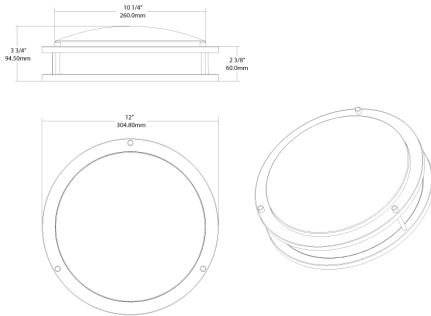

Technical Specifications			
<b>Performance</b>		<b>Trade Agreements Act Compliant:</b>	
<b>Description:</b> 5CCT selectable, low maintenance, decorative back-lit LED retrofit fixture installs on standard junction boxes.		This product is a product of Cambodia and a "designated country" end product that complies with the Trade Agreements Act	
<b>Product Type:</b> Surface & Flush Mounts		<b>Construction</b>	
<b>Input Wattage:</b> 16W		<b>Material:</b> Metal and Plastic	
<b>Lumens (Nominal):</b> 1,100lm		<b>Trim Style:</b> Smooth Trim	
<b>Efficacy:</b> 68.8lm/W		<b>Shape:</b> Round	
<b>L70 Lifespan:</b> 50,000-Hour LED lifespan based on IES LM-70 results		<b>Mounting:</b> Surface mount	
<b>Compliance</b>		<b>Operating Temperature:</b> -20°C (-4°F) to 40°C (104°F)	
<b>UL Listed:</b> Suitable for wet locations		<b>Size:</b> 12"	
<b>Energy Star Approved:</b> ENERGY STAR® Version 2.2 Certified		<b>Optical</b>	
<b>Energy Star ID:</b> 2389850		<b>Beam Angle:</b> 130°	
		<b>LED Characteristics</b>	
		<b>R9 Value:</b> High color performance with R9 greater than or equal to 50	
		<b>Electrical</b>	
		<b>THD:</b> ≤20%	
		<b>Power Factor:</b> ≥0.9	
		<b>Flicker:</b> ≤30%	
		<b>Input Voltage:</b> 120V	
		<b>Operating Frequency:</b> 60Hz	
		<b>Other</b>	
		<b>Warranty:</b> RAB warrants that our LED products will be free from defects in materials and workmanship for a period of five (5) years from the date of delivery to the end user, including coverage of light output, color stability, driver performance and fixture finish. RAB's warranty is subject to all terms and conditions found at <a href="http://rablighting.com/warranty">rablighting.com/warranty</a> .	

## Dimensions