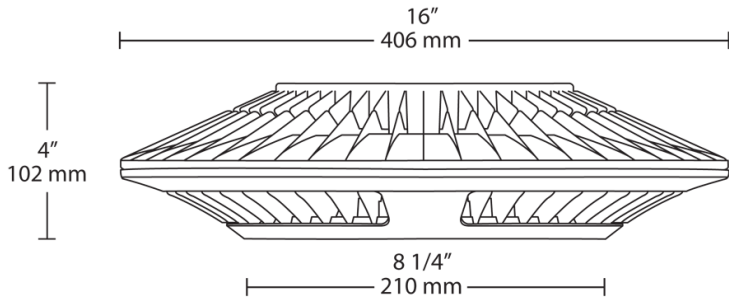

Dimensions

Features

- High output ceiling light
- Precision optics deliver uniform light distribution
- 100,000-hour LED lifespan
- 5-Year, No-Compromise Warranty