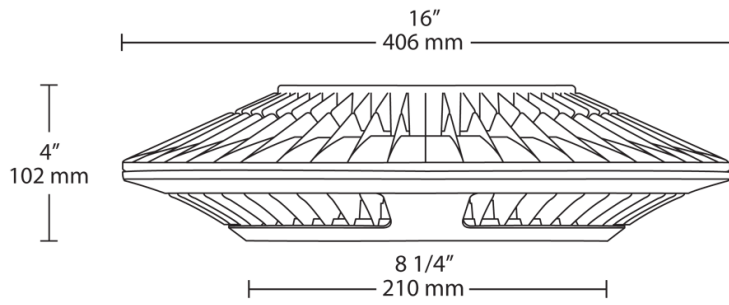

Dimensions

Features

- High output ceiling light
- Precision optics deliver uniform light distribution
- 100,000-hour LED lifespan
- 5-Year, No-Compromise Warranty