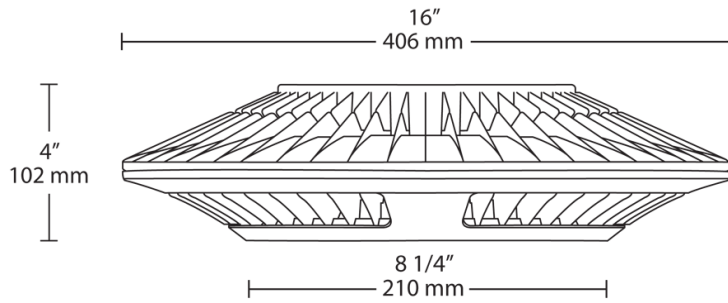

THD:

8.3% at 120V, 10.6% at 277V

Dimensions

Features

- High output ceiling light
- Precision optics deliver uniform light distribution
- 100,000-hour LED lifespan
- 5-Year, No-Compromise Warranty