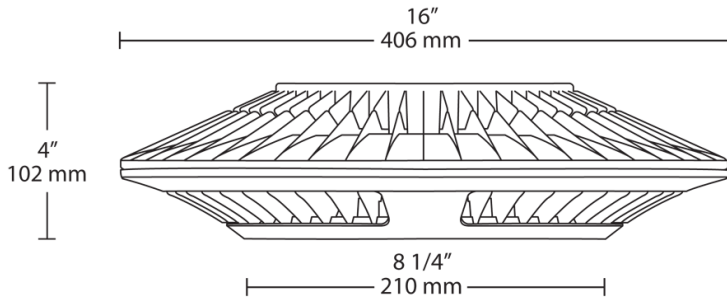

Dimensions

Features

- High output ceiling light
- Precision optics deliver uniform light distribution
- 100,000-hour LED lifespan
- 5-Year, No-Compromise Warranty