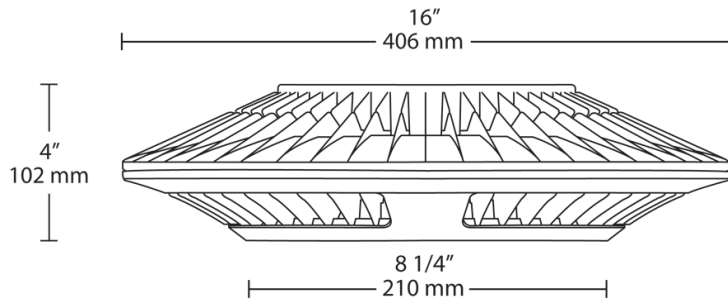

THD:

7.7% at 120V, 10.5% at 277V

Dimensions

Features

- High output ceiling light
- Precision optics deliver uniform light distribution
- 100,000-hour LED lifespan
- 5-Year, No-Compromise Warranty