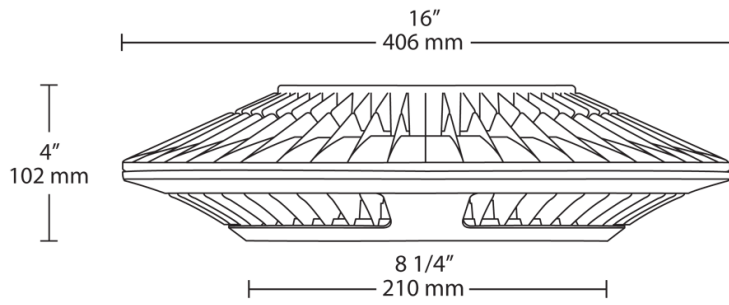

Optical

BUG Rating:

B2 U1 G1

Electrical

THD:

7.7% at 120V, 10.5% at 277V

Dimensions

Features