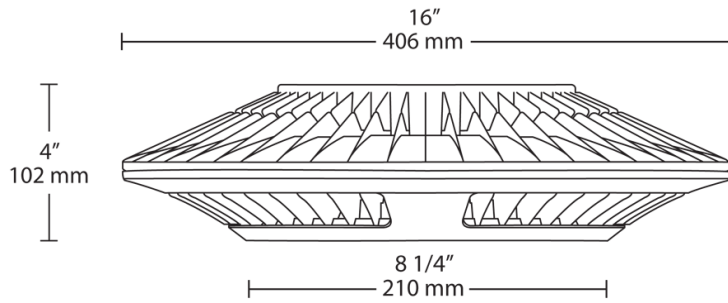

Technical Specifications (continued)

THD:

13.2% at 120V

Dimensions

Features

- High output ceiling light
- Precision optics deliver uniform light distribution
- 100,000-hour LED lifespan
- 5-Year, No-Compromise Warranty