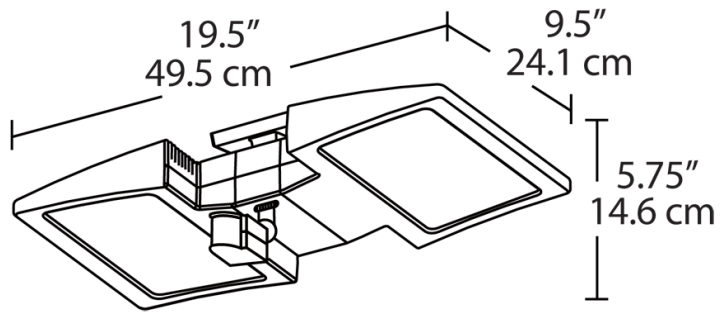

180° detection pattern

Optical

BUG Rating:

B2 U1 G1

Dimensions

Features

- Reduce energy usage with motion sensor technology you can rely on
- LED combined with mini sensor for an all-in-one lighting solution
- Great for small spaces like utility closets and storage rooms
- 5-Year, No-Compromise Warranty