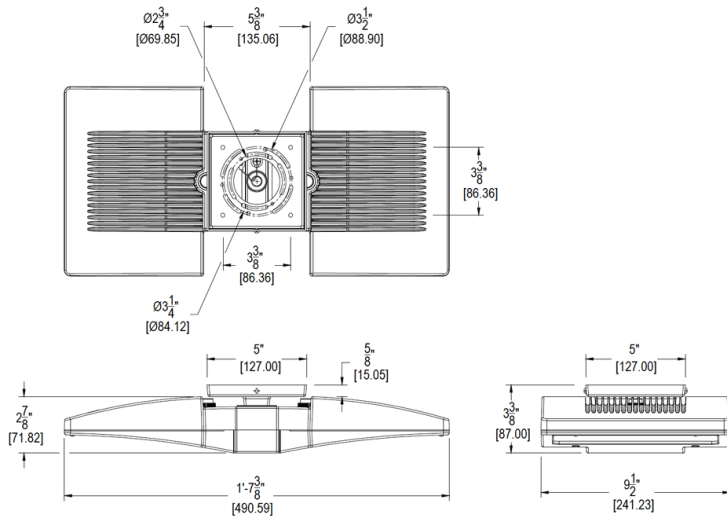

Dimensions

Features

- Flush mount fixture bracket
- Die cast aluminum lens frame with tempered glass and double gasketing
- Fully Shielded, Full Cutoff Optics
- LED Light Engine life delivers 70% of rated lumens at 100,000-hours