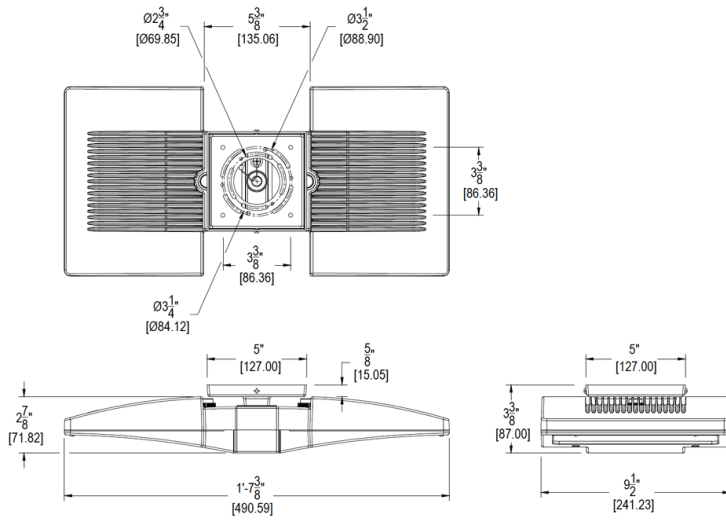

Dimensions

Features

- Flush mount fixture bracket
- Die cast aluminum lens frame with tempered glass and double gasketing
- Fully Shielded, Full Cutoff Optics
- LED Light Engine life delivers 70% of rated lumens at 100,000-hours