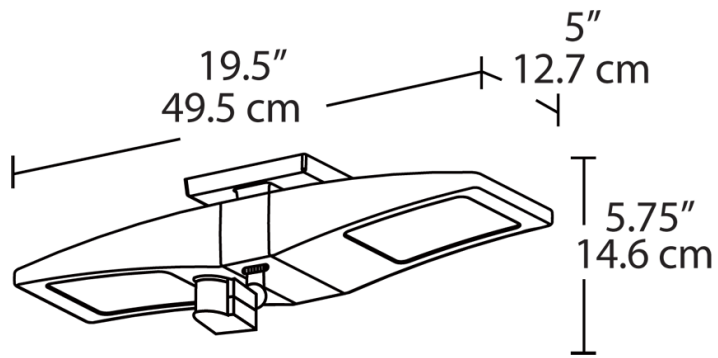

180° detection pattern

CLED2X13MS/BL

Dimensions

Features

- Reduce energy usage with motion sensor technology you can rely on
- LED combined with mini sensor for an all-in-one lighting solution
- Great for small spaces like utility closets and storage rooms
- 5-Year, No-Compromise Warranty