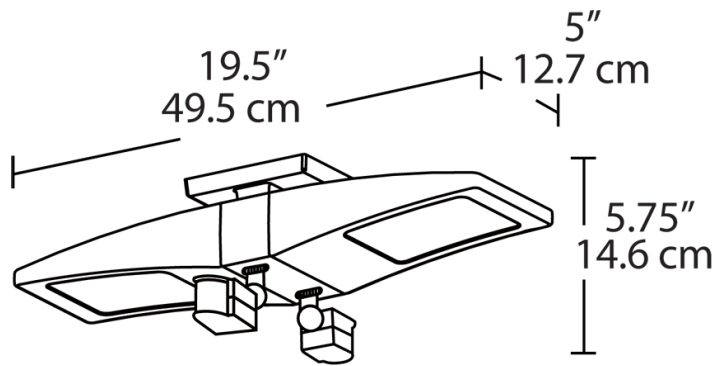

360° detection pattern

Dimensions

Features

- Reduce energy usage with motion sensor technology you can rely on
- LED combined with mini sensor for an all-in-one lighting solution
- Great for small spaces like utility closets and storage rooms
- 5-Year, No-Compromise Warranty