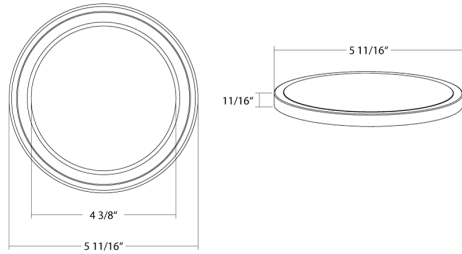

Size:

6"

Shape:

Round

Finish:

Black

Lens Finish:

Frosted

Dimensions

Features

Aluminum extrusion housing and die-cast covers available in black, bronze, or white

Field interchangeable optics sold separately for 25°/40°/60° beam angle

Field-adjustable color temperature 3000/4000/5000K (indoor); 2700/3000/3500/4000/5000K (outdoor).