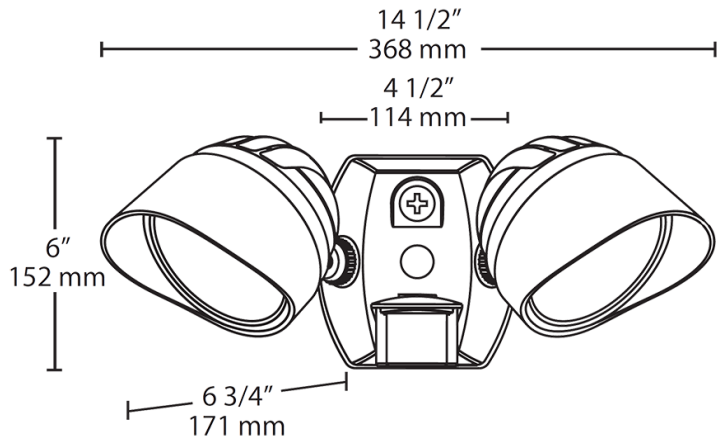

Green Technology:

Mercury and UV free. RoHS-compliant components.

Optical

NEMA Type:

NEMA Beam Spread of 6H x 6V

Installation

Mounting:

Heavy-duty mounting arm with "O" ring seal and stainless steel screws

Dimensions

Features

Two adjustable 12W LED floodlights

Equivalent to 2x75W BR30/halogen/wide floods

Microprismatic diffusion lens optimizes light output without glare

100,000-hour LED Lifespan

Ordering Matrix