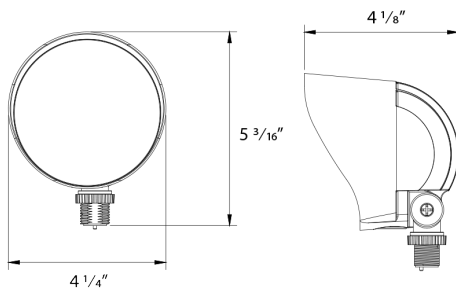

Technical Specifications (continued)

Other

5-Year Limited Warranty:

The RAB 5-year, limited warranty covers light output, driver performance and paint finish. RAB's warranty is subject to all terms and conditions found at rablighting.com/warranty.

Dimensions

Features

- 100,000-hour LED Life
- 120V
- 5-Year, limited warranty

Ordering Matrix

Family	Wattage	Color Temp	Finish	Driver
BULLET	12		W	
	12 = 12/9/6W 20 = 20/15/10W 2X12 = 24/18/12W 2X20 = 40/30/20W	Blank = 3000/4000/5000K CCT Adjustable	A = Bronze B = Black VG = Verde Green W = White	Blank = 120V, TRIAC Dimming