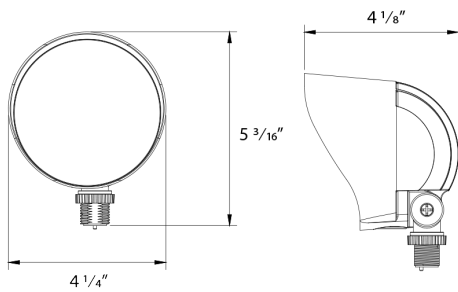

Technical Specifications (continued)

Other

5-Year Limited Warranty:

The RAB 5-year, limited warranty covers light output, driver performance and paint finish. RAB's warranty is subject to all terms and conditions found at rablighting.com/warranty.

Dimensions

Features

- 100,000-hour LED Life
- 120V
- 5-Year, limited warranty

Ordering Matrix

Family	Wattage	Color Temp	Finish	Driver
BULLET	12		A	
	12 = 12/9/6W 20 = 20/15/10W 2X12 = 24/18/12W 2X20 = 40/30/20W	Blank = 3000/4000/5000K CCT Adjustable	A = Bronze B = Black VG = Verde Green W = White	Blank = 120V, TRIAC Dimming