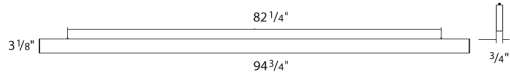

Formulated for high durability and long-lasting color

Green Technology:

Mercury and UV free. RoHS-compliant components.

Installation**Mounting:**

94" of aircraft cable provided with cable grippers for easy adjustment after installation

Dimensions

Features

- 100,000-Hour LED lifespan
- 0-10V dimming
- 5-Year, limited warranty

Ordering Matrix

Family	Size/Wattage	Mounting	Color Temp	Lens	Distribution	Finish	Driver
BOAE	8	P				B	
	2 = 2 ft, 20/14/12/10/6W 3 = 3 ft, 30/21/18/15/9W 4 = 4 ft, 40/28/24/20/12W 8 = 8 ft, 80/56/48/40/24W	P = Pendant Mount	Blank = 3000/3500/4000K CCT Adjustable	Blank = Flat Lens	Blank = Downlight	W = White S = Silver B = Black	Blank = 120-277V, 0-10V Dimming