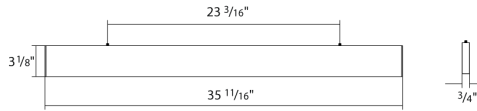

**Dimensions**

**Features**

- 100,000-Hour LED lifespan
- 0-10V dimming
- 5-Year, limited warranty

**Ordering Matrix**

Family	Size/Wattage	Mounting	Color Temp	Lens	Distribution	Finish	Driver
BOAE	3	P				W	
	2 = 2 ft, 20/14/12/10/6W 3 = 3 ft, 30/21/18/15/9W 4 = 4 ft, 40/28/24/20/12W 8 = 8 ft, 80/56/48/40/24W	P = Pendant Mount	Blank = 3000/3500/4000K CCT Adjustable	Blank = Flat Lens	Blank = Downlight	W = White S = Silver B = Black	Blank = 120-277V, 0-10V Dimming