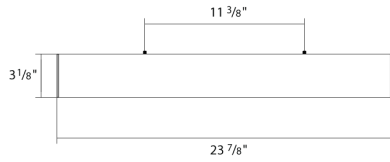

Dimensions

Features

- 100,000-Hour LED lifespan
- 0-10V dimming
- 5-Year, limited warranty

Ordering Matrix

Family	Size/Wattage	Mounting	Color Temp	Lens	Distribution	Finish	Driver
BOAE	2	P				S	
	2 = 2 ft, 20/14/12/10/6W 3 = 3 ft, 30/21/18/15/9W 4 = 4 ft, 40/28/24/20/12W 8 = 8 ft, 80/56/48/40/24W	P = Pendant Mount	Blank = 3000/3500/4000K CCT Adjustable	Blank = Flat Lens	Blank = Downlight	W = White S = Silver B = Black	Blank = 120-277V, 0-10V Dimming