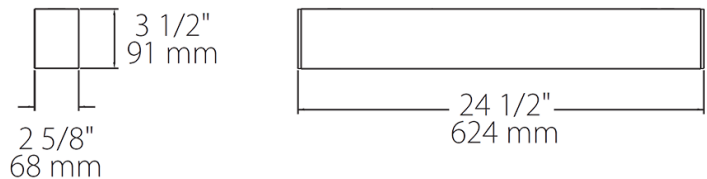

Dimensions

Features

- Offers a clean flush mount directly to a ceiling or a wall
- 3-step binning for color consistency
- 0-10V dimming, standard
- 100,000-Hour LED lifespan

Ordering Matrix

Family	Length	Mounting	Wattage (5W/ft or 10W/ft)	Driver	Optics	Color Temp	Finish	Lightcloud	Battery Backup						
BOA	-	2	S	-	10	D10	-	40	-	N	-	B	-	/LC	
	2 = 2 ft 4 = 4 ft 6 = 6 ft ¹ 8 = 8 ft 10 = 10 ft ₁ 12 = 12 ft ₁	S = Surface P = Pendant	10 = 2FT 5W/FT 20 = 2FT 10W/FT or 4FT 5W/FT 30 = 6FT 5W/FT 40 = 4FT 10W/FT or 8FT 5W/FT 50 = 10FT 5W/FT 60 = 6FT 10W/FT or 12FT 5W/FT 80 = 8FT 10W/FT 100 = 10FT 10W/FT 120 = 12FT 10W/FT	D10 = 0-10V Dimming	40 = 40 degrees reflector	N = 4000K Neutral YN = 3500K Warm Neutral Y = 3000K Warm	W = Matte White S = Matte Silver B = Matte Black ²	Blank = No Lightcloud® /LC = Lightcloud® Controller	Blank = No Battery Backup /E2 = Battery Backup						