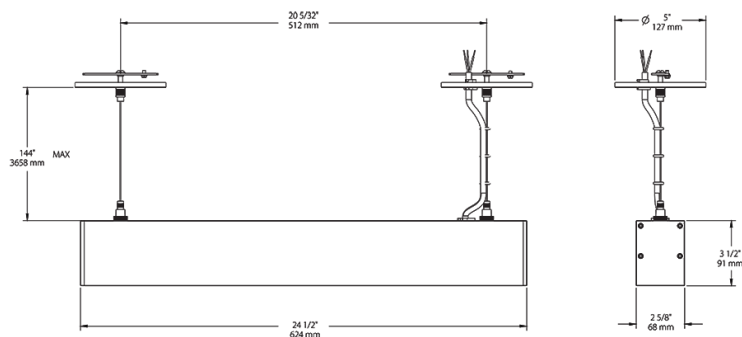

Dimensions

Features

All mounting hardware included:

12 foot aircraft cables, ceiling canopies and height adjusting cable grippers.

3-step binning for color consistency

0-10V dimming, standard

100,000-Hour LED lifespan

Ordering Matrix

Family	Length	Mounting	Wattage (5W/ft or 10W/ft)	Driver	Optics	Color Temp	Finish	Lightcloud	Battery Backup						
BOA	-	2	P	-	20	D10	-	40	-	Y	-	W	-		
	2 = 2 ft	S = Surface	10 = 2FT	D10 = 0-10V	40 = 40	N = 4000K	W =	Blank = No	Blank = No						
	4 = 4 ft	P = Pendant	5W/FT	Dimming	degrees	Neutral	Matte	Lightcloud®	Battery						
	6 = 6 ft ¹		20 = 2FT		reflector	YN =	White	/LC =	Backup						
	8 = 8 ft		10W/FT or			3500K	S =	Lightcloud®	/E2 =						
	10 = 10 ft		4FT 5W/FT			Warm	Matte	Controller	Battery						
	¹		30 = 6FT			Neutral	Silver		Backup						
	12 = 12 ft		5W/FT			Y = 3000K	B =								
	¹		40 = 4FT			Warm	Matte								
			10W/FT or				Black ²								
			8FT 5W/FT												
			50 = 10FT												
			5W/FT												
			60 = 6FT												
			10W/FT or												
			12FT 5W/FT												
			80 = 8FT												
			10W/FT												
			100 = 10FT												
			10W/FT												
			120 = 12FT												
			10W/FT												

¹ 6, 10 and 12 foot lengths available by special request.

² Matte Black finish color available by special request.