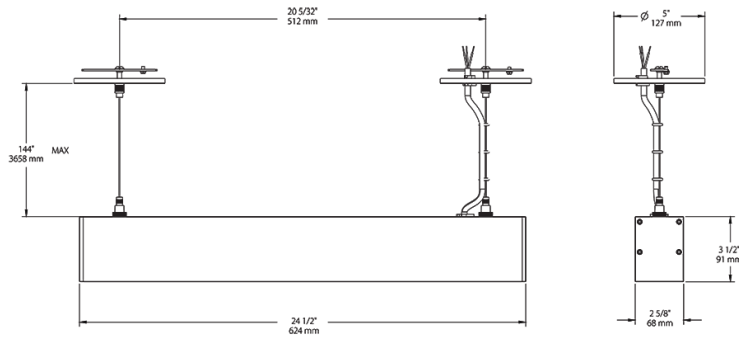

Dimensions

Features

All mounting hardware included:

12 foot aircraft cables, ceiling canopies and height adjusting cable grippers.

3-step binning for color consistency

0-10V dimming, standard

100,000-Hour LED lifespan

Ordering Matrix

Family	Length	Mounting	Wattage (5W/ft or 10W/ft)	Driver	Optics	Color Temp	Finish	Lightcloud	Battery Backup
BOA	2	P	20	D10	40	Y	B		
	2 = 2 ft 4 = 4 ft 6 = 6 ft¹ 8 = 8 ft 10 = 10 ft₁ 12 = 12 ft₁	S = Surface P = Pendant	10 = 2FT 5W/FT 20 = 2FT 10W/FT or 4FT 5W/FT 30 = 6FT 5W/FT 40 = 4FT 10W/FT or 8FT 5W/FT 50 = 10FT 5W/FT 60 = 6FT 10W/FT or 12FT 5W/FT 80 = 8FT 10W/FT 100 = 10FT 10W/FT 120 = 12FT 10W/FT	D10 = 0-10V Dimming	40 = 40 degrees reflector	N = 4000K Neutral YN = 3500K Warm Y = 3000K Neutral Warm	W = Matte White S = Matte Silver B = Matte Black²	Blank = No Lightcloud® /LC = Lightcloud® Controller	Blank = No Battery Backup /E2 = Battery Backup

¹ 6, 10 and 12 foot lengths available by special request.

² Matte Black finish color available by special request.