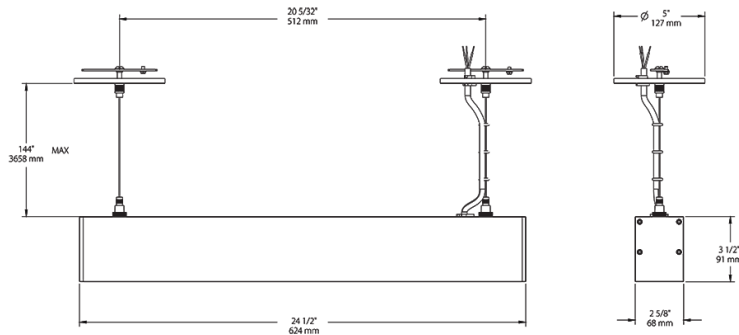

Dimensions

Features

All mounting hardware included:

12 foot aircraft cables, ceiling canopies and height adjusting cable grippers.

3-step binning for color consistency

0-10V dimming, standard

100,000-Hour LED lifespan

Ordering Matrix

Family	Length	Mounting	Wattage (5W/ft or 10W/ft)	Driver	Optics	Color Temp	Finish	Lightcloud	Battery Backup						
BOA	-	2	P	-	20	D10	-	40	-	N	-	S	-		
	2 = 2 ft	S = Surface	10 = 2FT	D10 = 0-10V	40 = 40	N = 4000K	W =	Blank = No	Blank = No						
	4 = 4 ft	P = Pendant	5W/FT	Dimming	degrees	Neutral	Matte	Lightcloud®	Battery						
	6 = 6 ft ¹		20 = 2FT		reflector	3500K	White	/LC =	Backup						
	8 = 8 ft		10W/FT or			Warm	S =	Lightcloud®	/E2 =						
	10 = 10 ft		4FT 5W/FT			Neutral	Matte	Controller	Battery						
	₁		30 = 6FT			Y = 3000K	Silver		Backup						
	12 = 12 ft		5W/FT			Warm	B =		Backup						
	₁		40 = 4FT				Matte								
			10W/FT or				Black ²								
			8FT 5W/FT												
			50 = 10FT												
			5W/FT												
			60 = 6FT												
			10W/FT or												
			12FT 5W/FT												
			80 = 8FT												
			10W/FT												
			100 = 10FT												
			10W/FT												
			120 = 12FT												
			10W/FT												

¹ 6, 10 and 12 foot lengths available by special request.

² Matte Black finish color available by special request.