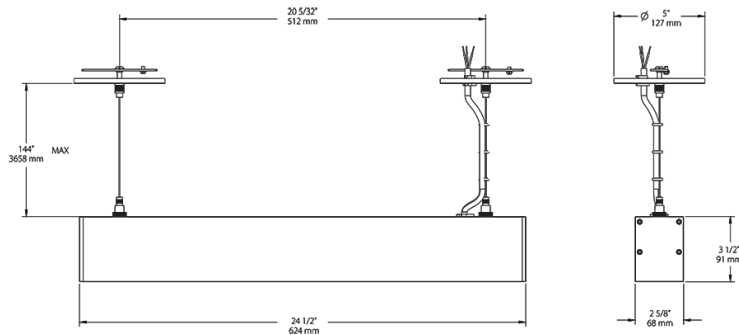

Dimensions

Features

All mounting hardware included:

12 foot aircraft cables, ceiling canopies and height adjusting cable grippers.

3-step binning for color consistency

0-10V dimming, standard

100,000-Hour LED lifespan

Ordering Matrix

Family	Length	Mounting	Wattage (5W/ft or 10W/ft)	Driver	Optics	Color Temp	Finish	Lightcloud	Battery Backup						
BOA	-	2	P	-	10	D10	-	40	-	Y	-	W	-		
	2 = 2 ft	S = Surface	10 = 2FT	D10 = 0-10V	40 = 40	N = 4000K	W =	Blank = No	Blank = No						
	4 = 4 ft	P = Pendant	5W/FT	Dimming	degrees	Neutral	Matte	Lightcloud®	Battery						
	6 = 6 ft ¹		20 = 2FT		reflector	YN =	White	/LC =	Backup						
	8 = 8 ft		10W/FT or			3500K	S =	Lightcloud®	/E2 =						
	10 = 10 ft		4FT 5W/FT			Warm	Matte	Controller	Battery						
	₁		30 = 6FT			Neutral	Silver		Backup						
	12 = 12 ft		5W/FT			Y = 3000K	B =								
	₁		40 = 4FT			Warm	Matte								
			10W/FT or				Black ²								
			8FT 5W/FT												
			50 = 10FT												
			5W/FT												
			60 = 6FT												
			10W/FT or												
			12FT 5W/FT												
			80 = 8FT												
			10W/FT												
			100 = 10FT												
			10W/FT												
			120 = 12FT												
			10W/FT												

¹ 6, 10 and 12 foot lengths available by special request.

² Matte Black finish color available by special request.