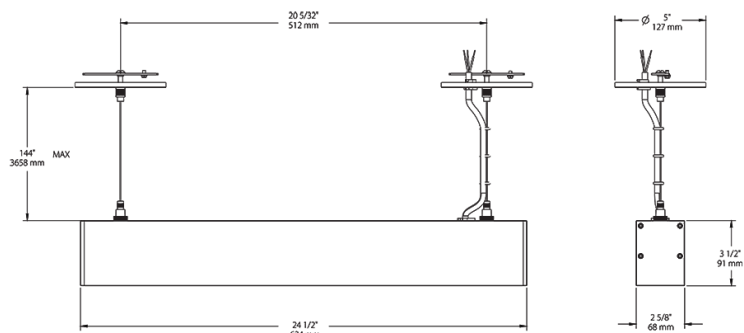

Dimensions

Features

- All mounting hardware included:
- 12 foot aircraft cables, ceiling canopies and height adjusting cable grippers.
- 3-step binning for color consistency
- 0-10V dimming, standard
- 100,000-Hour LED lifespan

Ordering Matrix

Family	Length	Mounting	Wattage (5W/ft or 10W/ft)	Driver	Optics	Color Temp	Finish	Lightcloud	Battery Backup						
BOA	-	2	P	-	10	D10	-	40	-	YN	-	W	-		
	2 = 2 ft	S = Surface	10 = 2FT	D10 = 0-10V	40 = 40	N = 4000K	W =	Blank = No	Blank = No						
	4 = 4 ft	P = Pendant	5W/FT	Dimming	degrees	Neutral	Matte	Lightcloud®	Battery						
	6 = 6 ft ¹		20 = 2FT		reflector	Y N =	White	/LC =	Backup						
	8 = 8 ft		10W/FT or			3500K	S =	Lightcloud®	/E2 =						
	10 = 10 ft		4FT 5W/FT			Warm	Matte	Controller	Battery						
	₁		30 = 6FT			Neutral	Silver		Backup						
	12 = 12 ft		5W/FT			Y = 3000K	B =								
	₁		40 = 4FT			Warm	Matte								
			10W/FT or				Black ²								
			8FT 5W/FT												
			50 = 10FT												
			5W/FT												
			60 = 6FT												
			10W/FT or												
			12FT 5W/FT												
			80 = 8FT												
			10W/FT												
			100 = 10FT												
			10W/FT												
			120 = 12FT												
			10W/FT												

¹ 6, 10 and 12 foot lengths available by special request.

² Matte Black finish color available by special request.