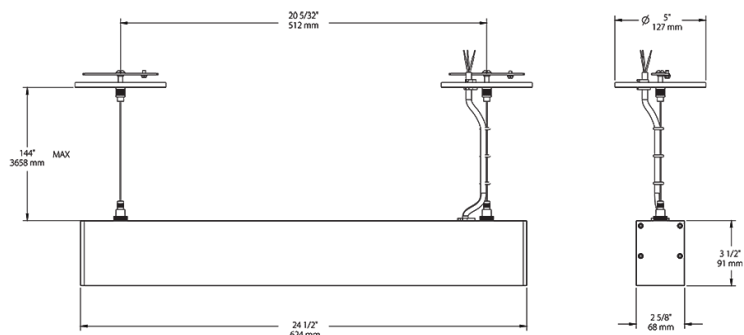

Dimensions

Features

All mounting hardware included:

12 foot aircraft cables, ceiling canopies and height adjusting cable grippers.

3-step binning for color consistency

0-10V dimming, standard

100,000-Hour LED lifespan

Ordering Matrix

Family	Length	Mounting	Wattage (5W/ft or 10W/ft)	Driver	Optics	Color Temp	Finish	Lightcloud	Battery Backup						
BOA	-	2	P	-	10	D10	-	40	-	YN	-	B	-		
	2 = 2 ft	S = Surface	10 = 2FT	D10 = 0-10V	40 = 40	N = 4000K	W =	Blank = No	Blank = No						
	4 = 4 ft	P = Pendant	5W/FT	Dimming	degrees	Neutral	Matte	Lightcloud®	Battery						
	6 = 6 ft ¹		20 = 2FT		reflector	YN =	White	/LC =	Backup						
	8 = 8 ft		10W/FT or			3500K	S =	Lightcloud®	/E2 =						
	10 = 10 ft		4FT 5W/FT			Warm	Matte	Controller	Battery						
	₁		30 = 6FT			Neutral	Silver		Backup						
	12 = 12 ft		5W/FT			Y = 3000K	B =								
	₁		40 = 4FT			Warm	Matte								
			10W/FT or				Black ²								
			8FT 5W/FT												
			50 = 10FT												
			5W/FT												
			60 = 6FT												
			10W/FT or												
			12FT 5W/FT												
			80 = 8FT												
			10W/FT												
			100 = 10FT												
			10W/FT												
			120 = 12FT												
			10W/FT												

¹ 6, 10 and 12 foot lengths available by special request.

² Matte Black finish color available by special request.