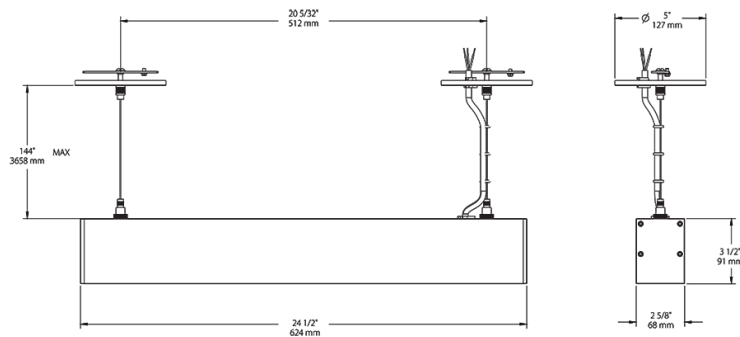

Dimensions

Features

All mounting hardware included:

12 foot aircraft cables, ceiling canopies and height adjusting cable grippers.

3-step binning for color consistency

0-10V dimming, standard

100,000-Hour LED lifespan

Ordering Matrix

Family	Length	Mounting	Wattage (5W/ft or 10W/ft)	Driver	Optics	Color Temp	Finish	Lightcloud	Battery Backup						
BOA	-	2	P	-	10	D10	-	40	-	N	-	W	-		
	2 = 2 ft	S = Surface	10 = 2FT	D10 = 0-10V	40 = 40	N = 4000K	W =	Blank = No	Blank = No						
	4 = 4 ft	P = Pendant	5W/FT	Dimming	degrees	Neutral	Matte	Lightcloud®	Battery						
	6 = 6 ft ¹		20 = 2FT		reflector	YN =	White	/LC =	Backup						
	8 = 8 ft		10W/FT or			3500K	S =	Lightcloud®	/E2 =						
	10 = 10 ft		4FT 5W/FT			Warm	Matte	Controller	Battery						
	₁		30 = 6FT			Neutral	Silver		Backup						
	12 = 12 ft		5W/FT			Y = 3000K	B =								
	₁		40 = 4FT			Warm	Matte								
			10W/FT or				Black ²								
			8FT 5W/FT												
			50 = 10FT												
			5W/FT												
			60 = 6FT												
			10W/FT or												
			12FT 5W/FT												
			80 = 8FT												
			10W/FT												
			100 = 10FT												
			10W/FT												
			120 = 12FT												
			10W/FT												

¹ 6, 10 and 12 foot lengths available by special request.

² Matte Black finish color available by special request.