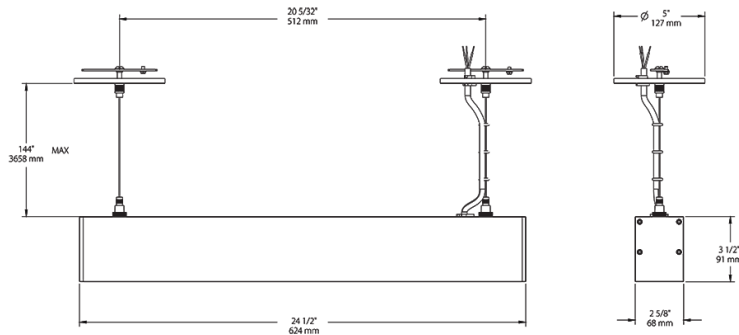

Dimensions

Features

All mounting hardware included:

12 foot aircraft cables, ceiling canopies and height adjusting cable grippers.

3-step binning for color consistency

0-10V dimming, standard

100,000-Hour LED lifespan

Ordering Matrix

Family	Length	Mounting	Wattage (5W/ft or 10W/ft)	Driver	Optics	Color Temp	Finish	Lightcloud	Battery Backup						
BOA	-	2	P	-	10	D10	-	40	-	N	-	B	-		
	2 = 2 ft	S = Surface	10 = 2FT	D10 = 0-10V	40 = 40	N = 4000K	W =	Blank = No	Blank = No						
	4 = 4 ft	P = Pendant	5W/FT	Dimming	degrees	Neutral	Matte	Lightcloud®	Battery						
	6 = 6 ft ¹		20 = 2FT		reflector	YN =	White	/LC =	Backup						
	8 = 8 ft		10W/FT or			3500K	S =	Lightcloud®	/E2 =						
	10 = 10 ft		4FT 5W/FT			Warm	Matte	Controller	Battery						
	₁		30 = 6FT			Neutral	Silver		Backup						
	12 = 12 ft		5W/FT			Y = 3000K	B =								
	₁		40 = 4FT			Warm	Matte								
			10W/FT or				Black ²								
			8FT 5W/FT												
			50 = 10FT												
			5W/FT												
			60 = 6FT												
			10W/FT or												
			12FT 5W/FT												
			80 = 8FT												
			10W/FT												
			100 = 10FT												
			10W/FT												
			120 = 12FT												
			10W/FT												

¹ 6, 10 and 12 foot lengths available by special request.

² Matte Black finish color available by special request.