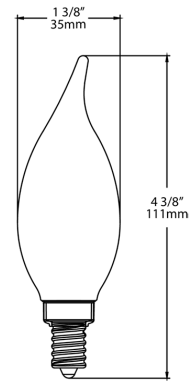

Project:	Type:
Prepared By:	Date:

Technical Specifications

Performance

Product Type:
Decorative

Input Wattage:
5W

Wattage Equivalency:
60W Incandescent

Lumens (Nominal):
500lm

Efficacy:
91lm/W

Case and Pallet Dimensions

	QTY	LENGTH (in)	WIDTH (in)	HEIGHT (in)
CASE	12	6.5	4.9	5
PALLET	3180	38.4	46.3	37.2

Dimension

Light Distribution

Features

- Replacement for conventional decorative lamps
- Filament LED construction gives a unique traditional look and feel for decorative and ambient applications
- Produces rich and vibrant colors, >90CRI
- Rated for use in enclosed and open fixtures in dry and damp locations
- Longer lifespan compared to legacy equivalents minimizes replacement and maintenance costs
- Title 20 Compliant, ENERGY STAR Compliant, UL Listed
- Smooth uniform dimming down to 10% (check dimmer compatibility list)