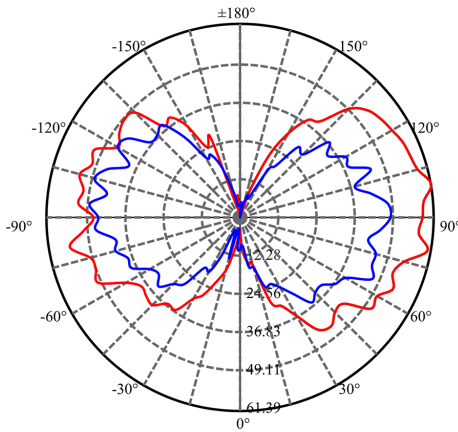

Light Distribution

Features

- Replacement for conventional decorative lamps
- Filament LED construction gives a unique traditional look and feel for decorative and ambient applications
- Produces rich and vibrant colors, >90CRI
- Rated for use in enclosed and open fixtures in dry and damp locations
- Longer lifespan compared to legacy equivalents minimizes replacement and maintenance costs
- Title 20 Compliant, ENERGY STAR Compliant, UL Listed
- Smooth uniform dimming down to 10% (check dimmer compatibility list)

Ordering Matrix

Family	Wattage	Base Type	CRI/Color Temp	Type	Finish
BA11	5	E12	927	F	C
	3 = 3W 5 = 5W	E12 = E12 E26 = E26	927 = 2700K	F = Filament	C = Clear F = Frosted