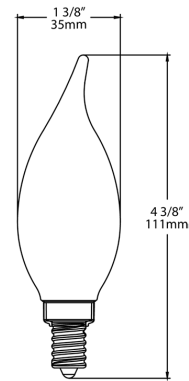

Case and Pallet Dimensions

	QTY	LENGTH (in)	WIDTH (in)	HEIGHT (in)
CASE	12	6.5	4.9	5
PALLET	3180	38.4	46.3	37.2

Dimension

Light Distribution

Features

- Replacement for conventional decorative lamps
- Filament LED construction gives a unique traditional look and feel for decorative and ambient applications
- Produces rich and vibrant colors, >90CRI
- Rated for use in enclosed and open fixtures in dry and damp locations
- Longer lifespan compared to legacy equivalents minimizes replacement and maintenance costs
- Title 20 Compliant, ENERGY STAR Compliant, UL Listed
- Smooth uniform dimming down to 10% (check dimmer compatibility list)