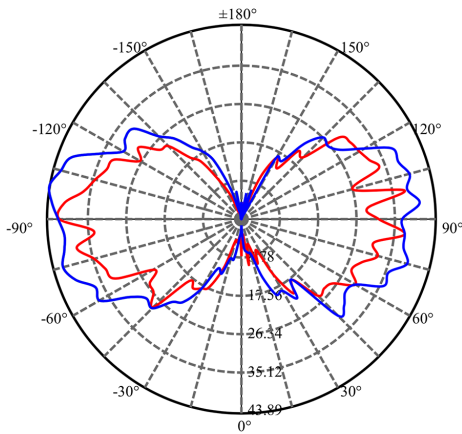

Light Distribution

Features

- Replacement for conventional decorative lamps
- Filament LED construction gives a unique traditional look and feel for decorative and ambient applications
- Produces rich and vibrant colors, >90CRI
- Rated for use in enclosed and open fixtures in dry and damp locations
- Longer lifespan compared to legacy equivalents minimizes replacement and maintenance costs
- Title 20 Compliant, ENERGY STAR Compliant, UL Listed
- Smooth uniform dimming down to 10% (check dimmer compatibility list)

Ordering Matrix

Family	Wattage	Base Type	CRI/Color Temp	Type	Finish
BA11	3	E12	927	F	C
	3 = 3W 5 = 5W	E12 = E12 E26 = E26	927 = 2700K	F = Filament	C = Clear F = Frosted