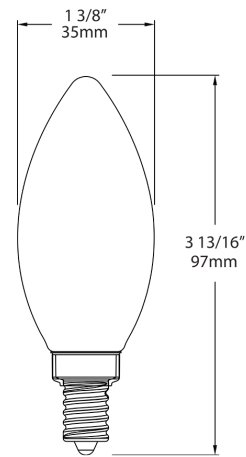

Technical Specifications (continued)

T20 Compliant:

Yes, Title 20 Tier 2

RoHS:

Mercury and UV free. RoHS-compliant components.

FCC:

Complies with Part 15B of the FCC Rules

Model Number for Certification:

B11-5-E12-940-F-C

Minimum Compartment Size

Length x Width x Height [in]	Lamp Quantity
6	1

Case and Pallet Dimensions

	QTY	LENGTH (in)	WIDTH (in)	HEIGHT (in)
CASE	0	0	0	0
PALLET	3180	0	0	0

Dimension

Features

- Replacement for conventional decorative lamps
- Filament LED construction gives a unique traditional look and feel for decorative and ambient applications
- Produces rich and vibrant colors, >90CRI
- Rated for use in enclosed and open fixtures in dry and damp locations
- Longer lifespan compared to legacy equivalents minimizes replacement and maintenance costs
- Title 20 Compliant, ENERGY STAR Compliant, UL Listed
- Smooth uniform dimming down to 10% (check dimmer compatibility list)