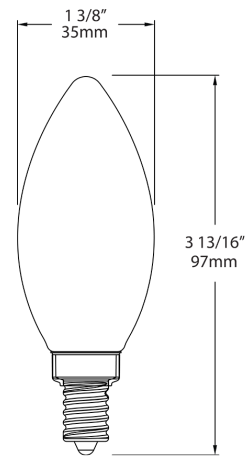

Technical Specifications (continued)

T20 Compliant:

Yes, Title 20 Tier 2

RoHS:

Mercury and UV free. RoHS-compliant components.

FCC:

Complies with Part 15B of the FCC Rules

Model Number for Certification:

B11-5-E12-930-F-C

Minimum Compartment Size

Length x Width x Height [in]	Lamp Quantity
6	1

Case and Pallet Dimensions

	QTY	LENGTH (in)	WIDTH (in)	HEIGHT (in)
CASE	0	0	0	0
PALLET	3180	0	0	0

Dimension

Features

- Replacement for conventional decorative lamps
- Filament LED construction gives a unique traditional look and feel for decorative and ambient applications
- Produces rich and vibrant colors, >90CRI
- Rated for use in enclosed and open fixtures in dry and damp locations
- Longer lifespan compared to legacy equivalents minimizes replacement and maintenance costs
- Title 20 Compliant, ENERGY STAR Compliant, UL Listed
- Smooth uniform dimming down to 10% (check dimmer compatibility list)