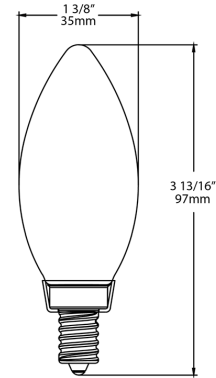

Case and Pallet Dimensions

	QTY	LENGTH (in)	WIDTH (in)	HEIGHT (in)
CASE	12	6.5	4.9	5
PALLET	3180	38.4	46.3	39.4

Dimension

Light Distribution

Features

- Replacement for conventional decorative lamps
- Filament LED construction gives a unique traditional look and feel for decorative and ambient applications
- Produces rich and vibrant colors, >90CRI
- Rated for use in enclosed and open fixtures in dry and damp locations
- Longer lifespan compared to legacy equivalents minimizes replacement and maintenance costs
- Title 20 Compliant, ENERGY STAR Compliant, UL Listed
- Smooth uniform dimming down to 10% (check dimmer compatibility list)