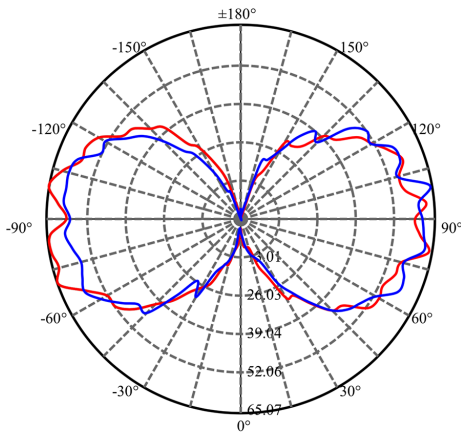

Light Distribution

Features

- Replacement for conventional decorative lamps
- Filament LED construction gives a unique traditional look and feel for decorative and ambient applications
- Produces rich and vibrant colors, >90CRI
- Rated for use in enclosed and open fixtures in dry and damp locations
- Longer lifespan compared to legacy equivalents minimizes replacement and maintenance costs
- Title 20 Compliant, ENERGY STAR Compliant, UL Listed
- Smooth uniform dimming down to 10% (check dimmer compatibility list)

Ordering Matrix

Family	Wattage	Base Type	CRI/Color Temp	Type	Finish
B11	5	E12	927	F	C
	3 = 3W 5 = 5W	E12 = E12 E26 = E26	940 = 90 CRI, 4000K 930 = 90 CRI, 3000K 927 = 90 CRI, 2700K	F = Filament	C = Clear F = Frosted