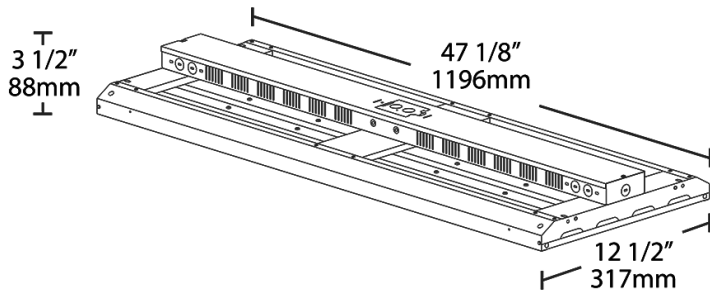

**Dimensions**

**Features**

- High efficiency. Low price.
- Ideal for industrial warehouse spaces
- 100,000 hour LED lifespan
- 5-Year, limited warranty

**Ordering Matrix**

Family	Length	Wattage	Color Temp	Voltage	Control Options	Emergency Options	Other Options
ARBAY	4	-	360	N			/SP10
	4 = 4 ft	315 = 315W 360 = 360W	Blank = 5000K Cool N = 4000K Neutral	Blank = 120-277V, 0-10V Dimming /480 = 480V, 0-10V Dimming	Blank = No Options /PIR = 120-277V, Passive Infrared Occupancy Sensor /LC = Lightcloud® Control /LCS = 120-277V, Lightcloud® Motion Sensor	Blank = No Options /E2 = 120-277V, Battery <sup>1</sup>	Blank = No Options /SP10 = 10kV Surge Protection /8C = 8' Cord only <sup>2</sup> /8CP = 8' Cord, Straight Blade Plug 120V, NEMA 5-15P <sup>3</sup> /8CP2 = 8' Cord, Straight Blade Plug 277V, NEMA 7-15P <sup>3</sup> /8CPT = 8' Cord, Twistlock Plug 120V, NEMA L5-15P <sup>3</sup> /8CPT2 = 8' Cord, Twistlock Plug 277V, NEMA L7-15P <sup>3</sup> /8CPT4 = 8' Cord, Twistlock Plug 480V, NEMA L8-20P <sup>3</sup>