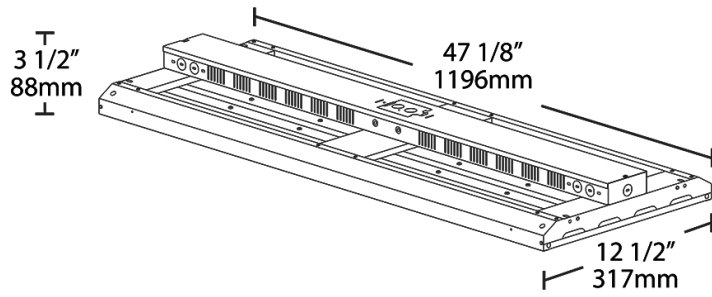

**Dimensions**

**Features**

- High efficiency. Low price.
- Ideal for industrial warehouse spaces
- 100,000 hour LED lifespan
- 5-Year, limited warranty

**Ordering Matrix**

Family	Length	Wattage	Color Temp	Voltage	Control Options	Emergency Options	Other Options
ARBAY	4	-	360	N		/E2	
	4 = 4 ft	315 = 315W 360 = 360W	Blank = 5000K Cool N = 4000K Neutral	Blank = 120-277V, 0-10V Dimming /480 = 480V, 0-10V Dimming	Blank = No Options /PIR = 120-277V, Passive Infrared Occupancy Sensor /LC = Lightcloud® Control /LCS = 120-277V, Lightcloud® Motion Sensor	Blank = No Options /E2 = 120-277V, Battery <sup>1</sup>	Blank = No Options /SP10 = 10kV Surge Protection /8C = 8' Cord only <sup>2</sup> /8CP = 8' Cord, Straight Blade Plug 120V, NEMA 5-15P <sup>3</sup> /8CP2 = 8' Cord, Straight Blade Plug 277V, NEMA 7-15P <sup>3</sup> /8CPT = 8' Cord, Twistlock Plug 120V, NEMA L5-15P <sup>3</sup> /8CPT2 = 8' Cord, Twistlock Plug 277V, NEMA L7-15P <sup>3</sup> /8CPT4 = 8' Cord, Twistlock Plug 480V, NEMA L8-20P <sup>3</sup>