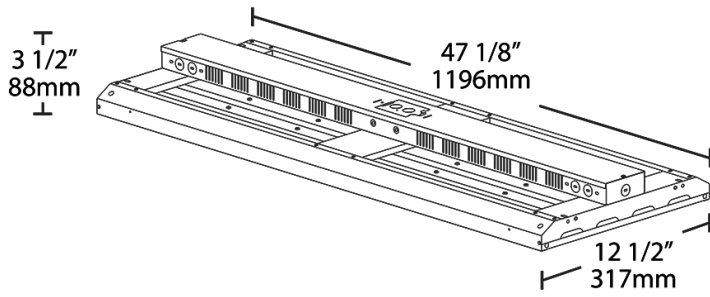

**Dimensions**

**Features**

- High efficiency. Low price.
- Ideal for industrial warehouse spaces
- 100,000 hour LED lifespan
- 5-Year, limited warranty

**Ordering Matrix**

Family	Length	Wattage	Color Temp	Voltage	Control Options	Emergency Options	Other Options
ARBAY	4	-	360			/E2	/SP10
	4 = 4 ft	315 = 315W 360 = 360W	Blank = 5000K Cool N = 4000K Neutral	Blank = 120-277V, 0-10V Dimming /480 = 480V, 0-10V Dimming	Blank = No Options /PIR = 120-277V, Passive Infrared Occupancy Sensor /LC = Lightcloud® Control /LCS = 120-277V, Lightcloud® Motion Sensor	Blank = No Options /E2 = 120-277V, Battery <sup>1</sup>	Blank = No Options /SP10 = 10kV Surge Protection /8C = 8' Cord only <sup>2</sup> /8CP = 8' Cord, Straight Blade Plug 120V, NEMA 5-15P <sup>3</sup> /8CP2 = 8' Cord, Straight Blade Plug 277V, NEMA 7-15P <sup>3</sup> /8CPT = 8' Cord, Twistlock Plug 120V, NEMA L5-15P <sup>3</sup> /8CPT2 = 8' Cord, Twistlock Plug 277V, NEMA L7-15P <sup>3</sup> /8CPT4 = 8' Cord, Twistlock Plug 480V, NEMA L8-20P <sup>3</sup>