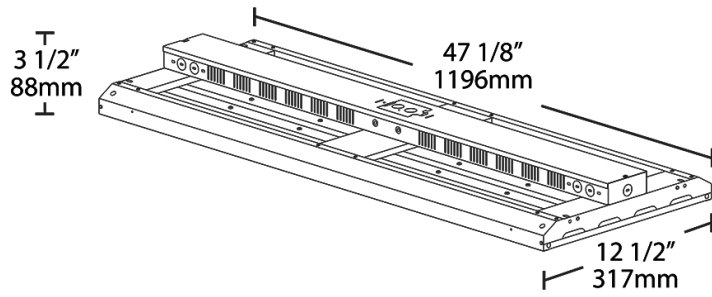

Dimensions

Features

- High efficiency. Low price.
- Ideal for industrial warehouse spaces
- 100,000 hour LED lifespan
- 5-Year, limited warranty

Ordering Matrix

Family	Length	Wattage	Color Temp	Voltage	Control Options	Emergency Options	Other Options
ARBAY	4	-	360				/8CP
	4 = 4 ft	315 = 315W 360 = 360W	Blank = 5000K Cool N = 4000K Neutral	Blank = 120-277V, 0-10V Dimming /480 = 480V, 0-10V Dimming	Blank = No Options /PIR = 120-277V, Passive Infrared Occupancy Sensor /LC = Lightcloud® Control /LCS = 120-277V, Lightcloud® Motion Sensor	Blank = No Options /E2 = 120-277V, Battery ¹	Blank = No Options /SP10 = 10kV Surge Protection /8C = 8' Cord only ² /8CP = 8' Cord, Straight Blade Plug 120V, NEMA 5-15P ³ /8CP2 = 8' Cord, Straight Blade Plug 277V, NEMA 7-15P ³ /8CPT = 8' Cord, Twistlock Plug 120V, NEMA L5-15P ³ /8CPT2 = 8' Cord, Twistlock Plug 277V, NEMA L7-15P ³ /8CPT4 = 8' Cord, Twistlock Plug 480V, NEMA L8-20P ³