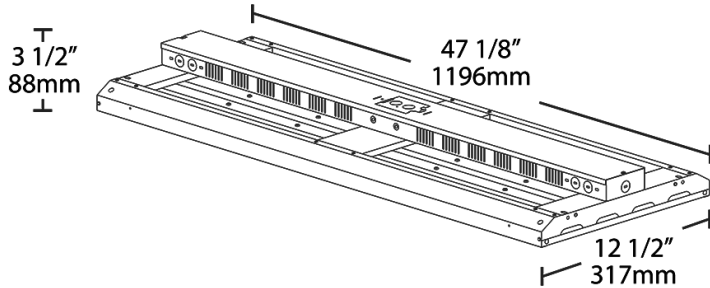

Technical Specifications (continued)

Buy American Act Compliance:

RAB values USA manufacturing! Upon request, RAB may be able to manufacture this product to be compliant with the Buy American Act (BAA). Please contact customer service to request a quote for the product to be made BAA compliant.

Dimensions

Features

- High efficiency. Low price.
- Ideal for industrial warehouse spaces
- 100,000 hour LED lifespan
- 5-Year, limited warranty

Ordering Matrix

Family	Length	Wattage	Color Temp	Voltage	Control Options	Emergency Options	Other Options
ARBAY	4	-	315	N		/E2	/8C
	4 = 4 ft	315 = 315W 360 = 360W	Blank = 5000K Cool N = 4000K Neutral	Blank = 120-277V, 0-10V Dimming /480 = 480V, 0-10V Dimming	Blank = No Options /PIR = 120-277V, Passive Infrared Occupancy Sensor /LC = Lightcloud® Control /LCS = 120-277V, Lightcloud® Motion Sensor	Blank = No Options /E2 = 120-277V, Battery¹	Blank = No Options /SP10 = 10kV Surge Protection /8C = 8' Cord only² /8CP = 8' Cord, Straight Blade Plug 120V, NEMA 5-15P³ /8CP2 = 8' Cord, Straight Blade Plug 277V, NEMA 7-15P³ /8CPT = 8' Cord, Twistlock Plug 120V, NEMA L5-15P³ /8CPT2 = 8' Cord, Twistlock Plug 277V, NEMA L7-15P³ /8CPT4 = 8' Cord, Twistlock Plug 480V, NEMA L8-20P³

¹ For battery backup models with cord and plug dimming is not possible

² For cord only (8C) models, a 5 conductor cable will be used to make dimming possible

³ For cord and plug (8CP, 8CP2, 8CPT, 8CPT2, 8CPT4) models 0-10V dimming is not possible