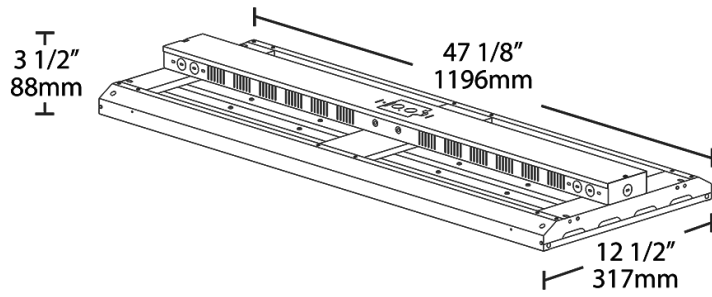

Dimensions

Features

- High efficiency. Low price.
- Ideal for industrial warehouse spaces
- 100,000 hour LED lifespan
- 5-Year, limited warranty

Ordering Matrix

Family	Length	Wattage	Color Temp	Voltage	Control Options	Emergency Options	Other Options
ARBAY	4	-	315			/E2	
	4 = 4 ft	315 = 315W 360 = 360W	Blank = 5000K Cool N = 4000K Neutral	Blank = 120-277V, 0-10V Dimming /480 = 480V, 0-10V Dimming	Blank = No Options /PIR = 120-277V, Passive Infrared Occupancy Sensor /LC = Lightcloud® Control /LCS = 120-277V, Lightcloud® Motion Sensor	Blank = No Options /E2 = 120-277V, Battery ¹	Blank = No Options /SP10 = 10kV Surge Protection /8C = 8' Cord only ² /8CP = 8' Cord, Straight Blade Plug 120V, NEMA 5-15P ³ /8CP2 = 8' Cord, Straight Blade Plug 277V, NEMA 7-15P ³ /8CPT = 8' Cord, Twistlock Plug 120V, NEMA L5-15P ³ /8CPT2 = 8' Cord, Twistlock Plug 277V, NEMA L7-15P ³ /8CPT4 = 8' Cord, Twistlock Plug 480V, NEMA L8-20P ³