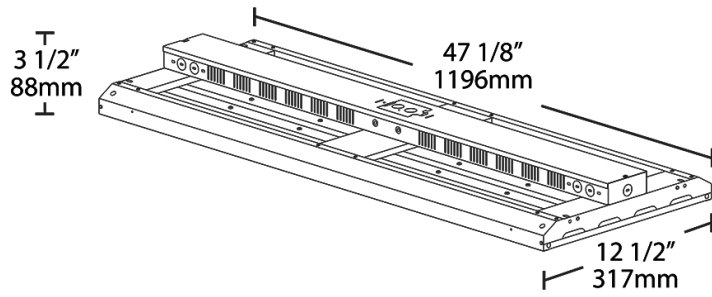

Dimensions

Features

- High efficiency. Low price.
- Ideal for industrial warehouse spaces
- 100,000 hour LED lifespan
- 5-Year, limited warranty

Ordering Matrix

Family	Length	Wattage	Color Temp	Voltage	Control Options	Emergency Options	Other Options
ARBAY	4	-	315				/8CPT
	4 = 4 ft	315 = 315W 360 = 360W	Blank = 5000K Cool N = 4000K Neutral	Blank = 120-277V, 0-10V Dimming /480 = 480V, 0-10V Dimming	Blank = No Options /PIR = 120-277V, Passive Infrared Occupancy Sensor /LC = Lightcloud® Control /LCS = 120-277V, Lightcloud® Motion Sensor	Blank = No Options /E2 = 120-277V, Battery ¹	Blank = No Options /SP10 = 10kV Surge Protection /8C = 8' Cord only ² /8CP = 8' Cord, Straight Blade Plug 120V, NEMA 5-15P ³ /8CP2 = 8' Cord, Straight Blade Plug 277V, NEMA 7-15P ³ /8CPT = 8' Cord, Twistlock Plug 120V, NEMA L5-15P ³ /8CPT2 = 8' Cord, Twistlock Plug 277V, NEMA L7-15P ³ /8CPT4 = 8' Cord, Twistlock Plug 480V, NEMA L8-20P ³