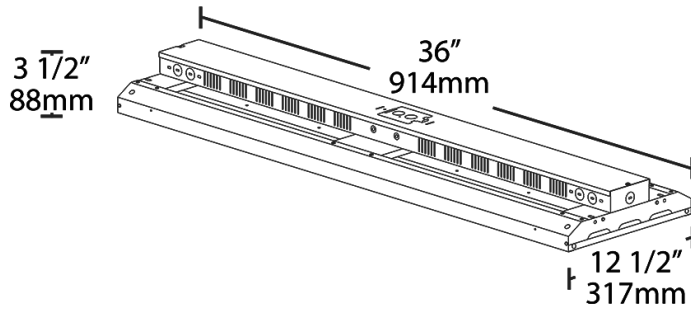

Dimensions

Features

- High efficiency. Low price.
- Ideal for industrial warehouse spaces
- 100,000 hour LED lifespan
- 5-Year, limited warranty

Ordering Matrix

Family	Length	Wattage	Color Temp	Voltage	Control Options	Emergency Options	Other Options
ARBAY	3	-	275	N			/8CP
	3 = 3 ft	215 = 215W 275 = 275W	Blank = 5000K Cool N = 4000K Neutral	Blank = 120-277V, 0-10V Dimming /480 = 480V, 0-10V Dimming	Blank = No Options /PIR = 120-277V, Passive Infrared Occupancy Sensor /LC = Lightcloud® Control /LCS = 120-277V, Lightcloud® Motion Sensor	Blank = No Options /E2 = 120-277V, Battery ¹	Blank = No Options /SP10 = 10kV Surge Protection /8C = 8' Cord only ² /8CP = 8' Cord, Straight Blade Plug 120V, NEMA 5-15P ³ /8CP2 = 8' Cord, Straight Blade Plug 277V, NEMA 7-15P ³ /8CPT = 8' Cord, Twistlock Plug 120V, NEMA L5-15P ³ /8CPT2 = 8' Cord, Twistlock Plug 277V, NEMA L7-15P ³ /8CPT4 = 8' Cord, Twistlock Plug 480V, NEMA L8-20P ³