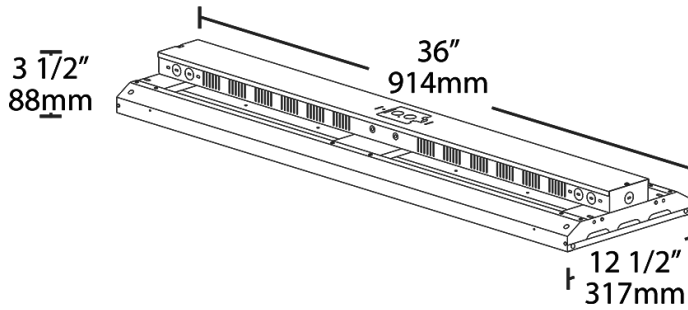

Dimensions

Features

- High efficiency. Low price.
- Ideal for industrial warehouse spaces
- 100,000 hour LED lifespan
- 5-Year, limited warranty

Ordering Matrix

Family	Length	Wattage	Color Temp	Voltage	Control Options	Emergency Options	Other Options
ARBAY	3	-	275	N			/8C
	3 = 3 ft	215 = 215W 275 = 275W	Blank = 5000K Cool N = 4000K Neutral	Blank = 120-277V, 0-10V Dimming /480 = 480V, 0-10V Dimming	Blank = No Options /PIR = 120-277V, Passive Infrared Occupancy Sensor /LC = Lightcloud® Control /LCS = 120-277V, Lightcloud® Motion Sensor	Blank = No Options /E2 = 120-277V, Battery ¹	Blank = No Options /SP10 = 10kV Surge Protection /8C = 8' Cord only ² /8CP = 8' Cord, Straight Blade Plug 120V, NEMA 5-15P ³ /8CP2 = 8' Cord, Straight Blade Plug 277V, NEMA 7-15P ³ /8CPT = 8' Cord, Twistlock Plug 120V, NEMA L5-15P ³ /8CPT2 = 8' Cord, Twistlock Plug 277V, NEMA L7-15P ³ /8CPT4 = 8' Cord, Twistlock Plug 480V, NEMA L8-20P ³