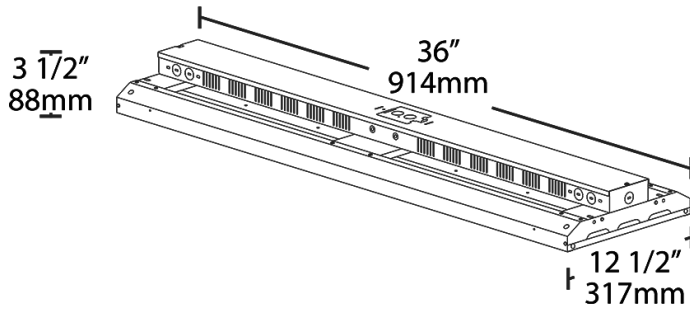

Dimensions

Features

- High efficiency. Low price.
- Ideal for industrial warehouse spaces
- 100,000 hour LED lifespan
- 5-Year, limited warranty

Ordering Matrix

Family	Length	Wattage	Color Temp	Voltage	Control Options	Emergency Options	Other Options
ARBAY	3	-	275	N	/480		/8CPT4
	3 = 3 ft	215 = 215W 275 = 275W	Blank = 5000K Cool N = 4000K Neutral	Blank = 120-277V, 0-10V Dimming /480 = 480V, 0-10V Dimming	Blank = No Options /PIR = 120-277V, Passive Infrared Occupancy Sensor /LC = Lightcloud® Control /LCS = 120-277V, Lightcloud® Motion Sensor	Blank = No Options /E2 = 120-277V, Battery ¹	Blank = No Options /SP10 = 10kV Surge Protection /8C = 8' Cord only ² /8CP = 8' Cord, Straight Blade Plug 120V, NEMA 5-15P ³ /8CP2 = 8' Cord, Straight Blade Plug 277V, NEMA 7-15P ³ /8CPT = 8' Cord, Twistlock Plug 120V, NEMA L5-15P ³ /8CPT2 = 8' Cord, Twistlock Plug 277V, NEMA L7-15P ³ /8CPT4 = 8' Cord, Twistlock Plug 480V, NEMA L8-20P ³