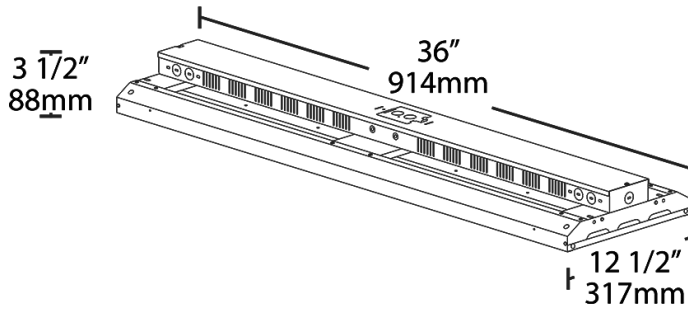

Dimensions

Features

- High efficiency. Low price.
- Ideal for industrial warehouse spaces
- 100,000 hour LED lifespan
- 5-Year, limited warranty

Ordering Matrix

Family	Length	Wattage	Color Temp	Voltage	Control Options	Emergency Options	Other Options
ARBAY	3	-	275				/8CP2
	3 = 3 ft	215 = 215W 275 = 275W	Blank = 5000K Cool N = 4000K Neutral	Blank = 120-277V, 0-10V Dimming /480 = 480V, 0-10V Dimming	Blank = No Options /PIR = 120-277V, Passive Infrared Occupancy Sensor /LC = Lightcloud® Control /LCS = 120-277V, Lightcloud® Motion Sensor	Blank = No Options /E2 = 120-277V, Battery ¹	Blank = No Options /SP10 = 10kV Surge Protection /8C = 8' Cord only ² /8CP = 8' Cord, Straight Blade Plug 120V, NEMA 5-15P ³ /8CP2 = 8' Cord, Straight Blade Plug 277V, NEMA 7-15P ³ /8CPT = 8' Cord, Twistlock Plug 120V, NEMA L5-15P ³ /8CPT2 = 8' Cord, Twistlock Plug 277V, NEMA L7-15P ³ /8CPT4 = 8' Cord, Twistlock Plug 480V, NEMA L8-20P ³