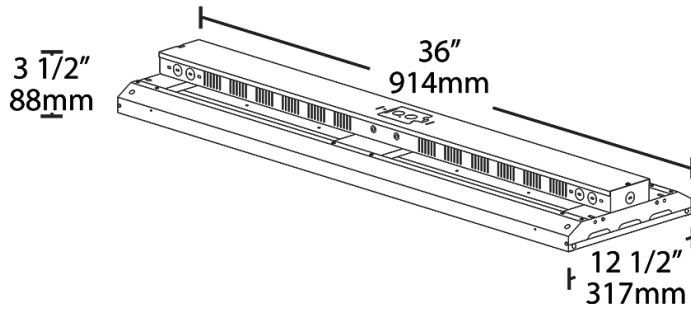

Dimensions

Features

- High efficiency. Low price.
- Ideal for industrial warehouse spaces
- 100,000 hour LED lifespan
- 5-Year, limited warranty

Ordering Matrix

Family	Length	Wattage	Color Temp	Voltage	Control Options	Emergency Options	Other Options
ARBAY	3	-	275				/8CP
	3 = 3 ft	215 = 215W 275 = 275W	Blank = 5000K Cool N = 4000K Neutral	Blank = 120-277V, 0-10V Dimming /480 = 480V, 0-10V Dimming	Blank = No Options /PIR = 120-277V, Passive Infrared Occupancy Sensor /LC = Lightcloud® Control /LCS = 120-277V, Lightcloud® Motion Sensor	Blank = No Options /E2 = 120-277V, Battery¹	Blank = No Options /SP10 = 10kV Surge Protection /8C = 8' Cord only² /8CP = 8' Cord, Straight Blade Plug 120V, NEMA 5-15P³ /8CP2 = 8' Cord, Straight Blade Plug 277V, NEMA 7-15P³ /8CPT = 8' Cord, Twistlock Plug 120V, NEMA L5-15P³ /8CPT2 = 8' Cord, Twistlock Plug 277V, NEMA L7-15P³ /8CPT4 = 8' Cord, Twistlock Plug 480V, NEMA L8-20P³

¹ For battery backup models with cord and plug dimming is not possible

² For cord only (8C) models, a 5 conductor cable will be used to make dimming possible

³ For cord and plug (8CP, 8CP2, 8CPT, 8CPT2, 8CPT4) models 0-10V dimming is not possible