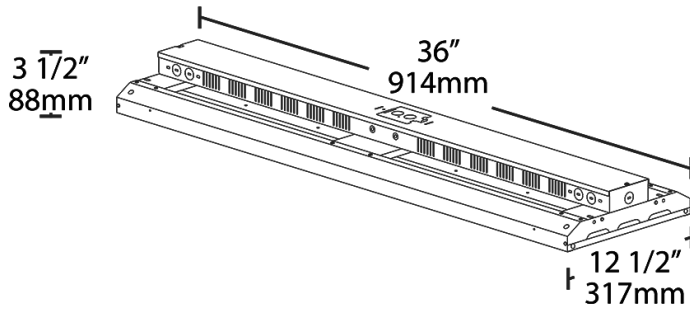

**Dimensions**

**Features**

- High efficiency. Low price.
- Ideal for industrial warehouse spaces
- 100,000 hour LED lifespan
- 5-Year, limited warranty

**Ordering Matrix**

Family	Length	Wattage	Color Temp	Voltage	Control Options	Emergency Options	Other Options
ARBAY	3	-	275				/8C
	3 = 3 ft	215 = 215W 275 = 275W	Blank = 5000K Cool N = 4000K Neutral	Blank = 120-277V, 0-10V Dimming /480 = 480V, 0-10V Dimming	Blank = No Options /PIR = 120-277V, Passive Infrared Occupancy Sensor /LC = Lightcloud® Control /LCS = 120-277V, Lightcloud® Motion Sensor	Blank = No Options /E2 = 120-277V, Battery <sup>1</sup>	Blank = No Options /SP10 = 10kV Surge Protection /8C = 8' Cord only <sup>2</sup> /8CP = 8' Cord, Straight Blade Plug 120V, NEMA 5-15P <sup>3</sup> /8CP2 = 8' Cord, Straight Blade Plug 277V, NEMA 7-15P <sup>3</sup> /8CPT = 8' Cord, Twistlock Plug 120V, NEMA L5-15P <sup>3</sup> /8CPT2 = 8' Cord, Twistlock Plug 277V, NEMA L7-15P <sup>3</sup> /8CPT4 = 8' Cord, Twistlock Plug 480V, NEMA L8-20P <sup>3</sup>