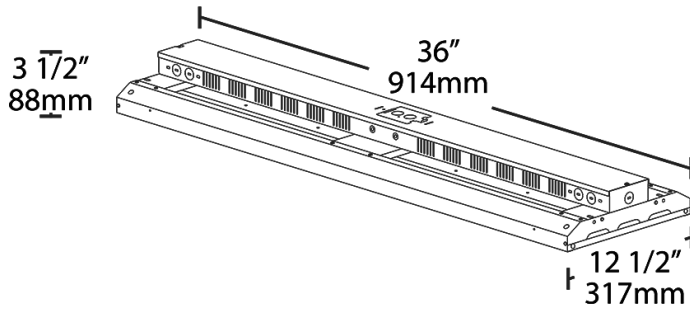

**Dimensions**

**Features**

- High efficiency. Low price.
- Ideal for industrial warehouse spaces
- 100,000 hour LED lifespan
- 5-Year, limited warranty

**Ordering Matrix**

Family	Length	Wattage	Color Temp	Voltage	Control Options	Emergency Options	Other Options
ARBAY	3	275		/480			
	3 = 3 ft	215 = 215W 275 = 275W	Blank = 5000K Cool N = 4000K Neutral	Blank = 120-277V, 0-10V Dimming /480 = 480V, 0-10V Dimming	Blank = No Options /PIR = 120-277V, Passive Infrared Occupancy Sensor /LC = Lightcloud® Control /LCS = 120-277V, Lightcloud® Motion Sensor	Blank = No Options /E2 = 120-277V, Battery <sup>1</sup>	Blank = No Options /SP10 = 10kV Surge Protection /8C = 8' Cord only <sup>2</sup> /8CP = 8' Cord, Straight Blade Plug 120V, NEMA 5-15P <sup>3</sup> /8CP2 = 8' Cord, Straight Blade Plug 277V, NEMA 7-15P <sup>3</sup> /8CPT = 8' Cord, Twistlock Plug 120V, NEMA L5-15P <sup>3</sup> /8CPT2 = 8' Cord, Twistlock Plug 277V, NEMA L7-15P <sup>3</sup> /8CPT4 = 8' Cord, Twistlock Plug 480V, NEMA L8-20P <sup>3</sup>