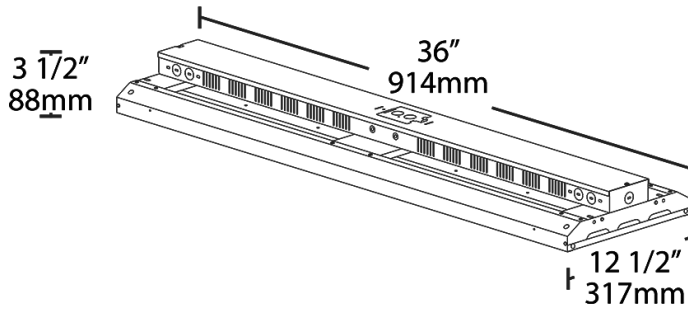

**Dimensions**

**Features**

- High efficiency. Low price.
- Ideal for industrial warehouse spaces
- 100,000 hour LED lifespan
- 5-Year, limited warranty

**Ordering Matrix**

Family	Length	Wattage	Color Temp	Voltage	Control Options	Emergency Options	Other Options
ARBAY	3	-	215				/SP10
	3 = 3 ft	215 = 215W 275 = 275W	Blank = 5000K Cool N = 4000K Neutral	Blank = 120-277V, 0-10V Dimming /480 = 480V, 0-10V Dimming	Blank = No Options /PIR = 120-277V, Passive Infrared Occupancy Sensor /LC = Lightcloud® Control /LCS = 120-277V, Lightcloud® Motion Sensor	Blank = No Options /E2 = 120-277V, Battery <sup>1</sup>	Blank = No Options /SP10 = 10kV Surge Protection /8C = 8' Cord only <sup>2</sup> /8CP = 8' Cord, Straight Blade Plug 120V, NEMA 5-15P <sup>3</sup> /8CP2 = 8' Cord, Straight Blade Plug 277V, NEMA 7-15P <sup>3</sup> /8CPT = 8' Cord, Twistlock Plug 120V, NEMA L5-15P <sup>3</sup> /8CPT2 = 8' Cord, Twistlock Plug 277V, NEMA L7-15P <sup>3</sup> /8CPT4 = 8' Cord, Twistlock Plug 480V, NEMA L8-20P <sup>3</sup>