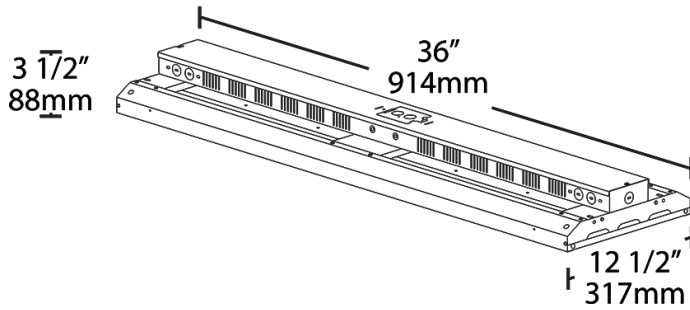

Dimensions

Features

- High efficiency. Low price.
- Ideal for industrial warehouse spaces
- 100,000 hour LED lifespan
- 5-Year, limited warranty

Ordering Matrix

Family	Length	Wattage	Color Temp	Voltage	Control Options	Emergency Options	Other Options
ARBAY	3	215	N				/8CPT
	3 = 3 ft	215 = 215W 275 = 275W	Blank = 5000K Cool N = 4000K Neutral	Blank = 120-277V, 0-10V Dimming /480 = 480V, 0-10V Dimming	Blank = No Options /PIR = 120-277V, Passive Infrared Occupancy Sensor /LC = Lightcloud® Control /LCS = 120-277V, Lightcloud® Motion Sensor	Blank = No Options /E2 = 120-277V, Battery ¹	Blank = No Options /SP10 = 10kV Surge Protection /8C = 8' Cord only ² /8CP = 8' Cord, Straight Blade Plug 120V, NEMA 5-15P ³ /8CP2 = 8' Cord, Straight Blade Plug 277V, NEMA 7-15P ³ /8CPT = 8' Cord, Twistlock Plug 120V, NEMA L5-15P ³ /8CPT2 = 8' Cord, Twistlock Plug 277V, NEMA L7-15P ³ /8CPT4 = 8' Cord, Twistlock Plug 480V, NEMA L8-20P ³